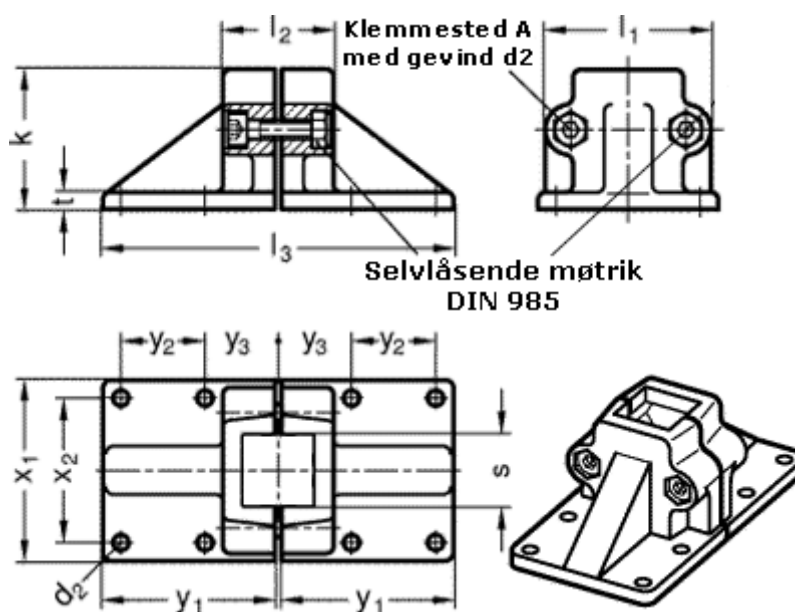

Article number: 20167V402SW

Description: Wide base clamp GN167-V40-2-SW
GN167

Measures

d2 = 11	x1 = 115
d3 = M10	x2 = 90
k = 91	y1 = 108
l1 = 98	y2 = 50
l2 = 70	y3 = 45
l3 = 218	
S = V40	
t = 14	